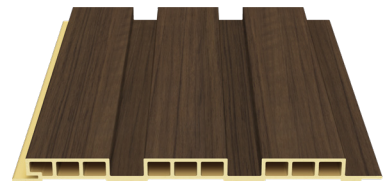

## WI-180GM

180 mm x 16.5 mm x 2.8 m

**702**  
American Oak

**704**  
Natural Oak

**803**  
Walnut