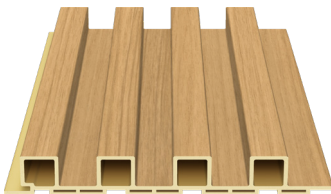

WI-160G

160 mm x 27 mm x 2.8 m

702
American Oak