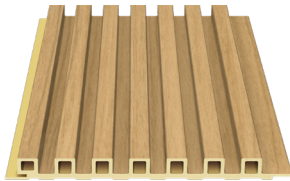

WALL / CEILING

GROOVE DESIGN

WI-140G

140 mm x 14 mm x 2.8 m

702
American Oak