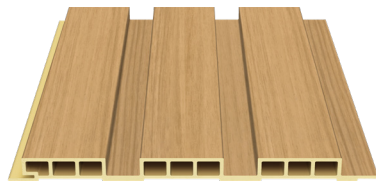

WI-180GM

180 mm x 16.5 mm x 2.8 m

702
American Oak