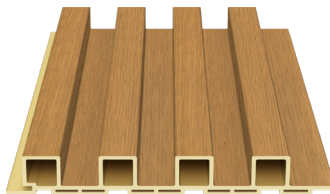

704
Natural Oak