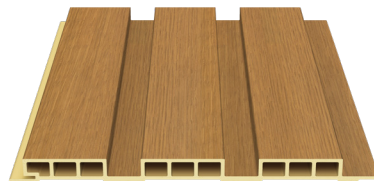

704
Natural Oak