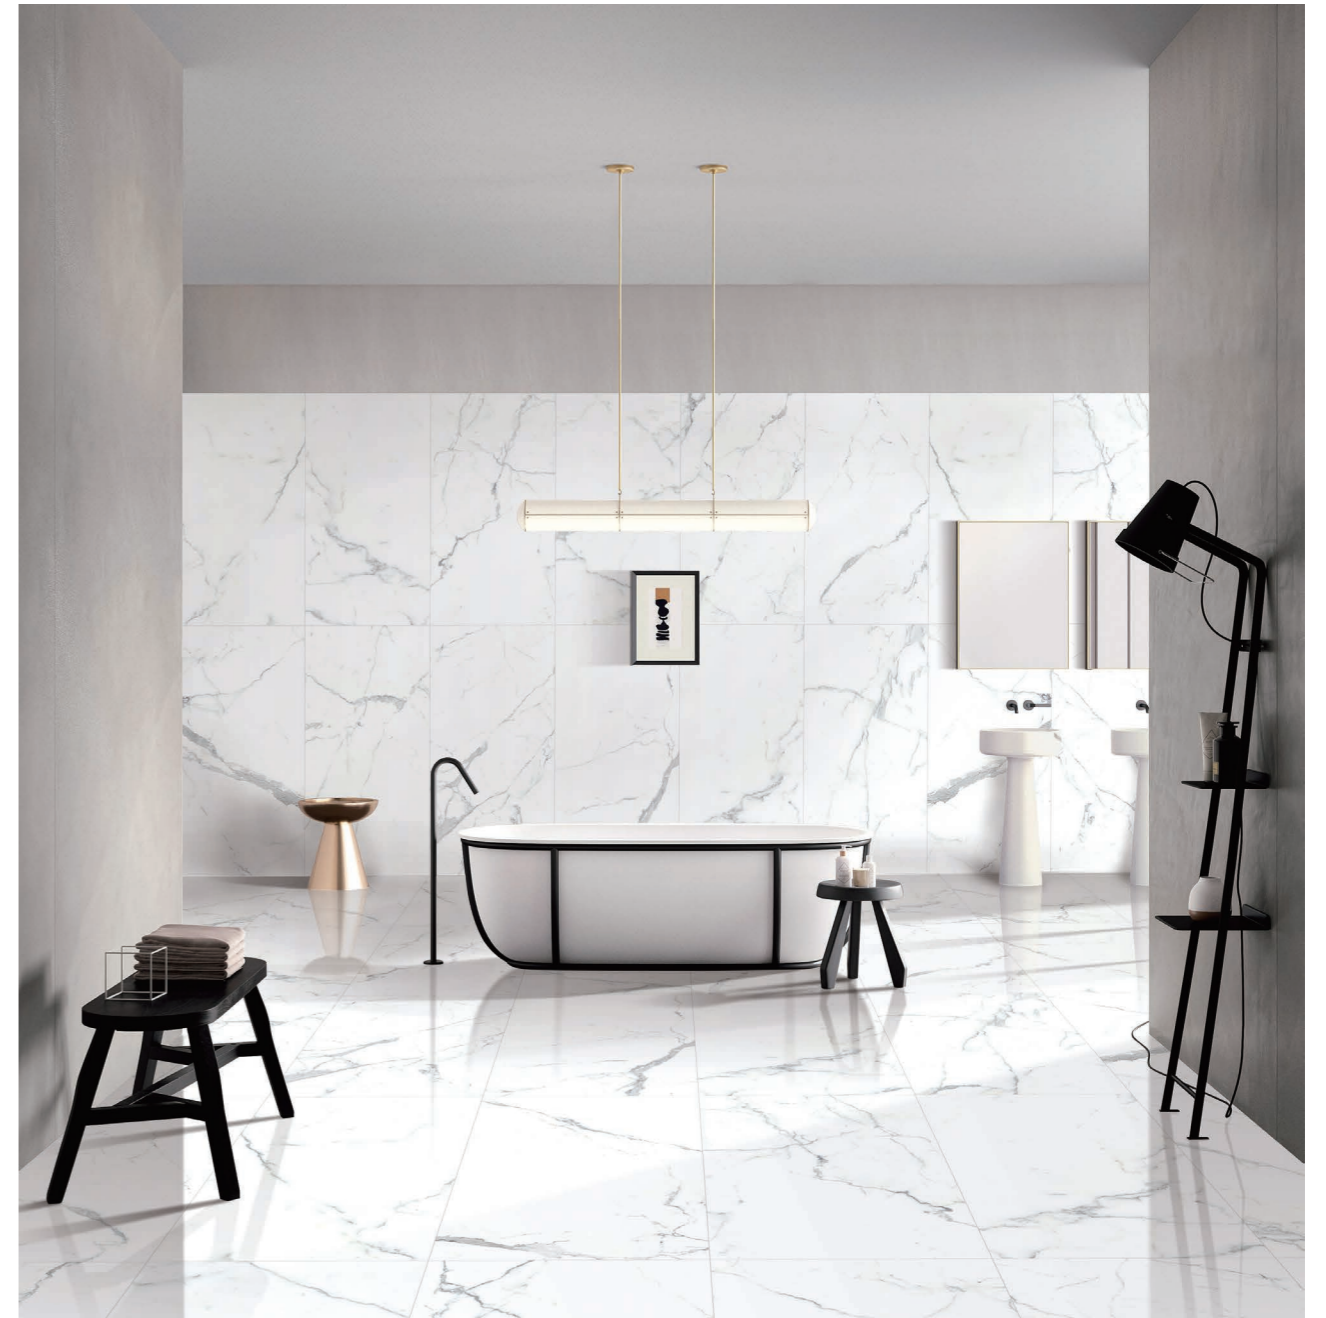

STATUARIO

600x600x9.6 MM / 32 Patterns

600x1200x10.5 MM / 16 Patterns

CASA PORCELAIN

PMMB 102P 6060 / PMMB 102M 6060

PMMB 102P 6060 / PMMB 102M 6060

Polish / Matt

Polish / Matt