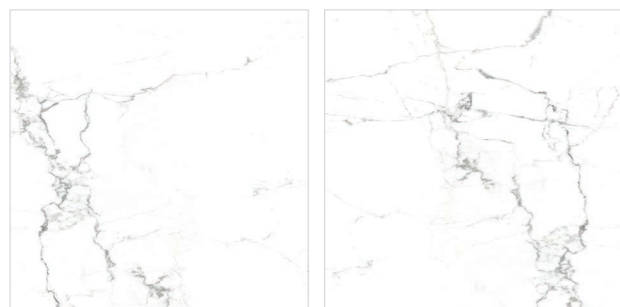

MARBLE DESIGN

600x600x9.6 MM / 20 Patterns

BIANCO CARRARA

600x1200x10.5 MM / 10 Patterns

PMMB 101P 6060 / PMMB 101M 6060

PMMB 101P 6012 / PMMB 101M 6012

Polish / Matt

Polish / Matt