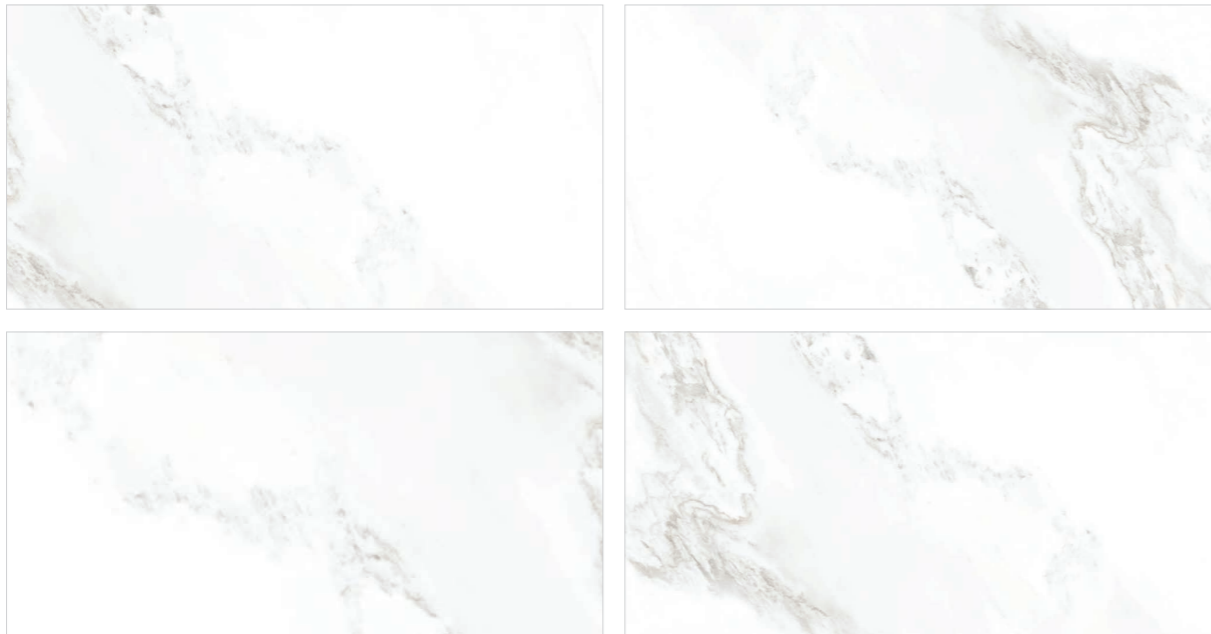

MARBLE DESIGN

WHITE MARMO

600x1200x11 MM / 12 Patterns

THE CLOUDS

PMWM 101P 6012

Polish