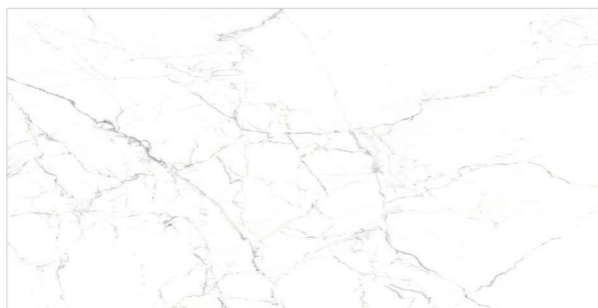

MARBLE DESIGN

600x600x9.6 MM / 20 Patterns

BIANCO CARRARA

600x1200x10.5 MM / 10 Patterns

PMMB 101P 6060 / PMMB 101M 6060

PMMB 101P 6012 / PMMB 101M 6012

Polish / Matt

Polish / Matt