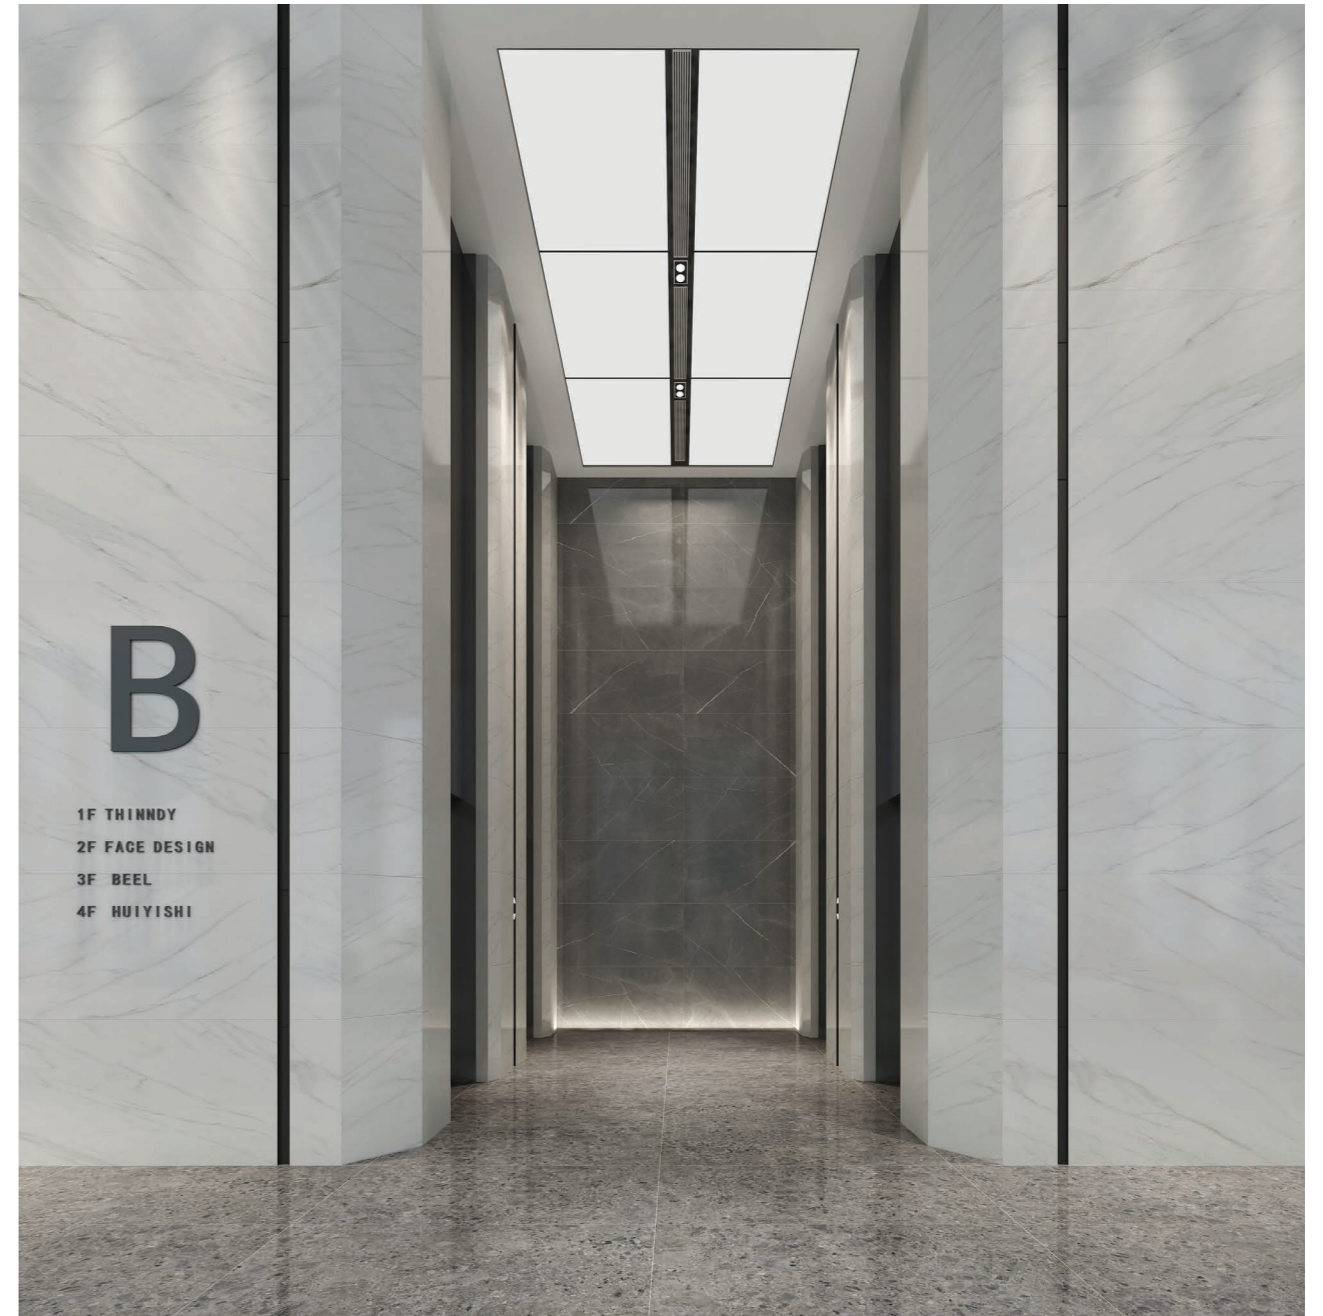

WHITE MARMO CARRARA ORO

PMWM 103P 6012 / Polish

15