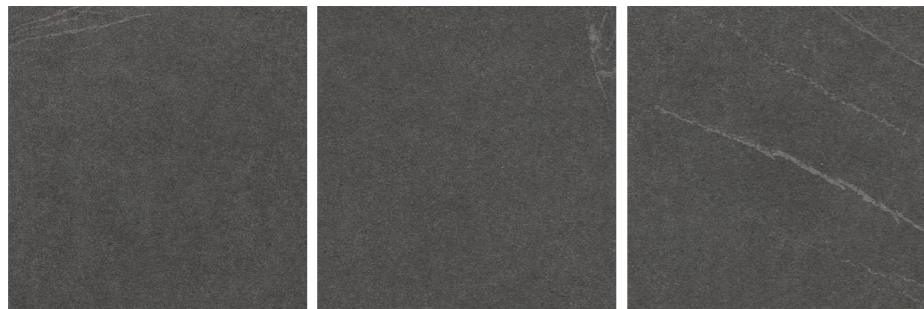

CHARCOAL

PSLR 501M 6060

Matt

CASA PORCELAIN