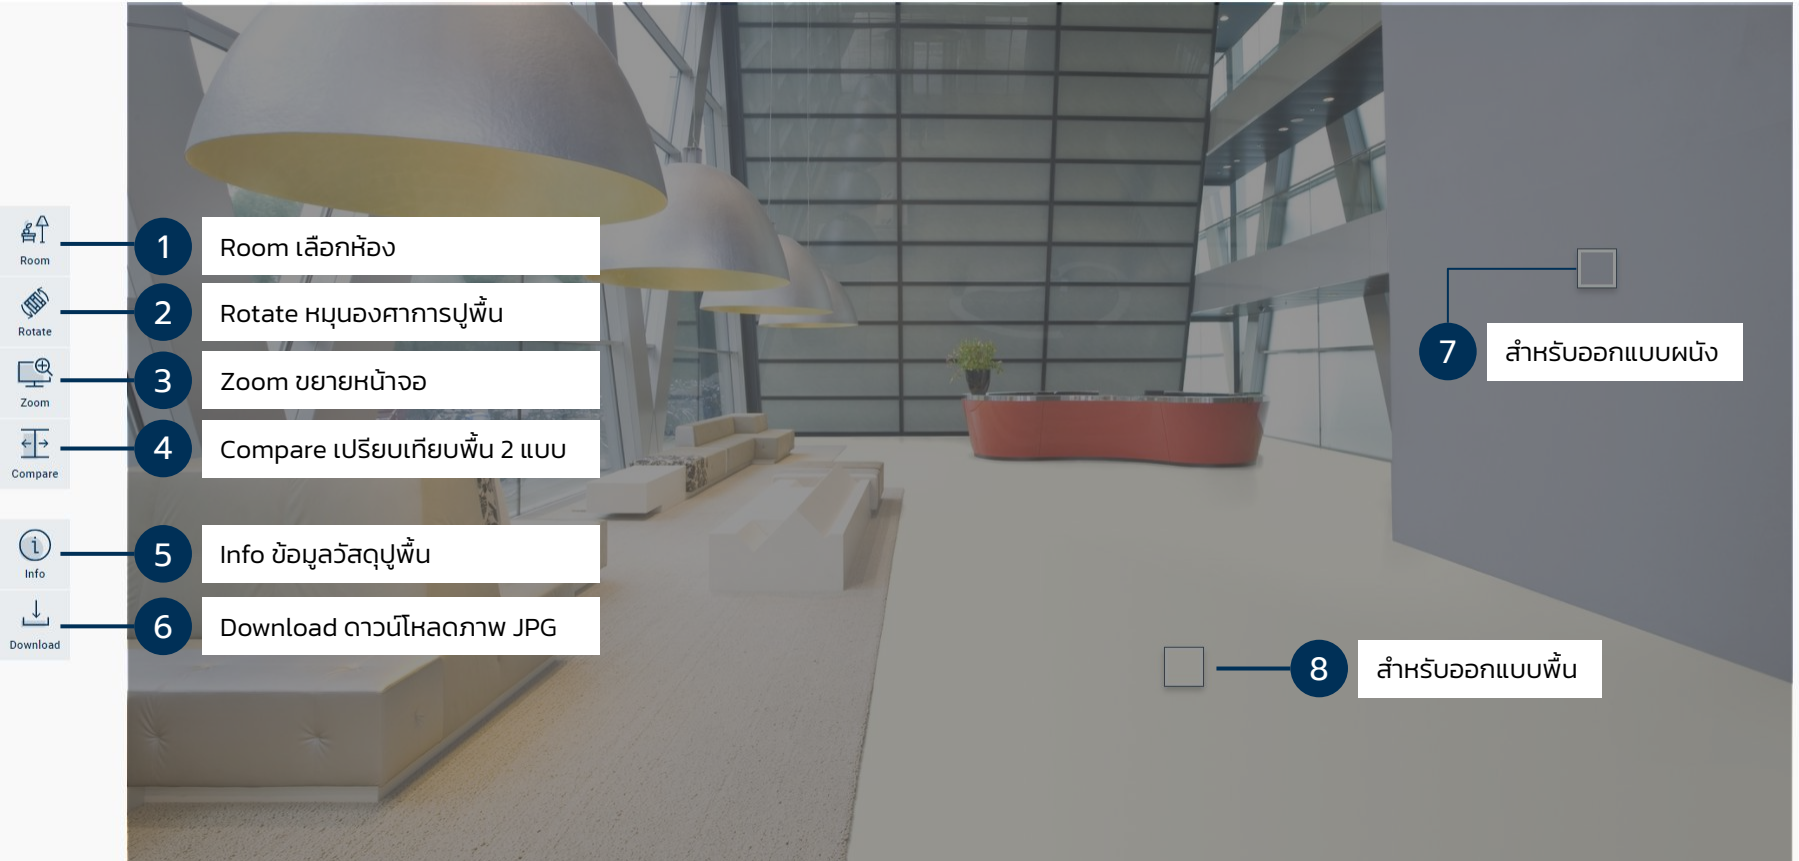

2. แนะนำเครื่องมือ

[GO TO TARKETT SITE](#)